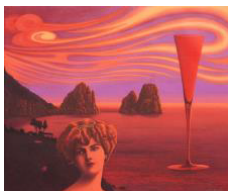

VETA

BY FER FRANCÉS

Dis Berlin
Belleza Salvaje, 2015
Oil on linen
100 x 77 cm
39 3/8 x 30 1/4 in

Dis Berlin
Musa cósmica, 2010
Oil on linen
162 x 130 cm
63 3/4 x 51 1/8 in

Dis Berlin
Europa, 2012-2013
Oil on linen
65 x 100 cm
25 5/8 x 39 3/8 in

Dis Berlin
Musa Danzante, 2016
Oil on linen
64.4 x 92 cm
25 3/8 x 36 1/4 in

Dis Berlin
El rey de la casa, 2013
Oil on linen
65.3 x 50.4 cm
25 3/4 x 19 7/8 in

Dis Berlin
Recuerdos de Capri, 2016
Oil on canvas
47.5 x 57 cm
18 3/4 x 22 1/2 in