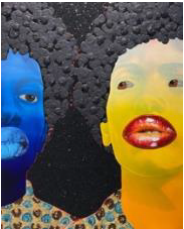

Oil, colored pencil, Flashe, glitter fabric, jewelry, and acrylic on canvas stretched over panel

213,4 x 172,7 cm

84 x 68 in

Devan Shimoyama

L'Hermite, 2022

Oil, glitter, colored pencil, jewelry, Flashe, acrylic, collage, hoodie and beads on canvas stretched over panel

Aya in Green, 2023

Oil, glitter, acrylic, collage, rhinestones and colored pencil on canvas stretched over panel

91,4 x 61 cm

36 x 24 in

Devan Shimoyama

Tiffany in Yellow, 2023

Oil, glitter, acrylic, collage, rhinestones and colored pencil on canvas stretched over panel

91,4 x 61 cm

36 x 24 in

Devan Shimoyama

Tiffany in Orange, 2023

Oil, glitter, acrylic, collage, rhinestones and colored pencil
on canvas stretched over panel

91,4 x 61 cm

36 x 24 in

Devan Shimoyama

Cousins, 2023

Oil, glitter, acrylic, collage, rhinestones and colored pencil
on canvas stretched over panel

152,4 x 121,9 cm

60 x 48 in

Devan Shimoyama

Fraternal, 2023

Oil, glitter, acrylic, collage, rhinestones and colored pencil
on canvas stretched over panel