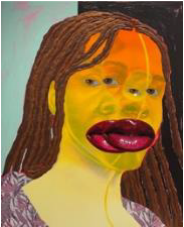

Devan Shimoyama

Maya, Doubled, 2023

Oil, glitter, acrylic, collage, rhinestones and colored pencil
on canvas stretched over panel

152,5 x 122 cm

60 x 48 in